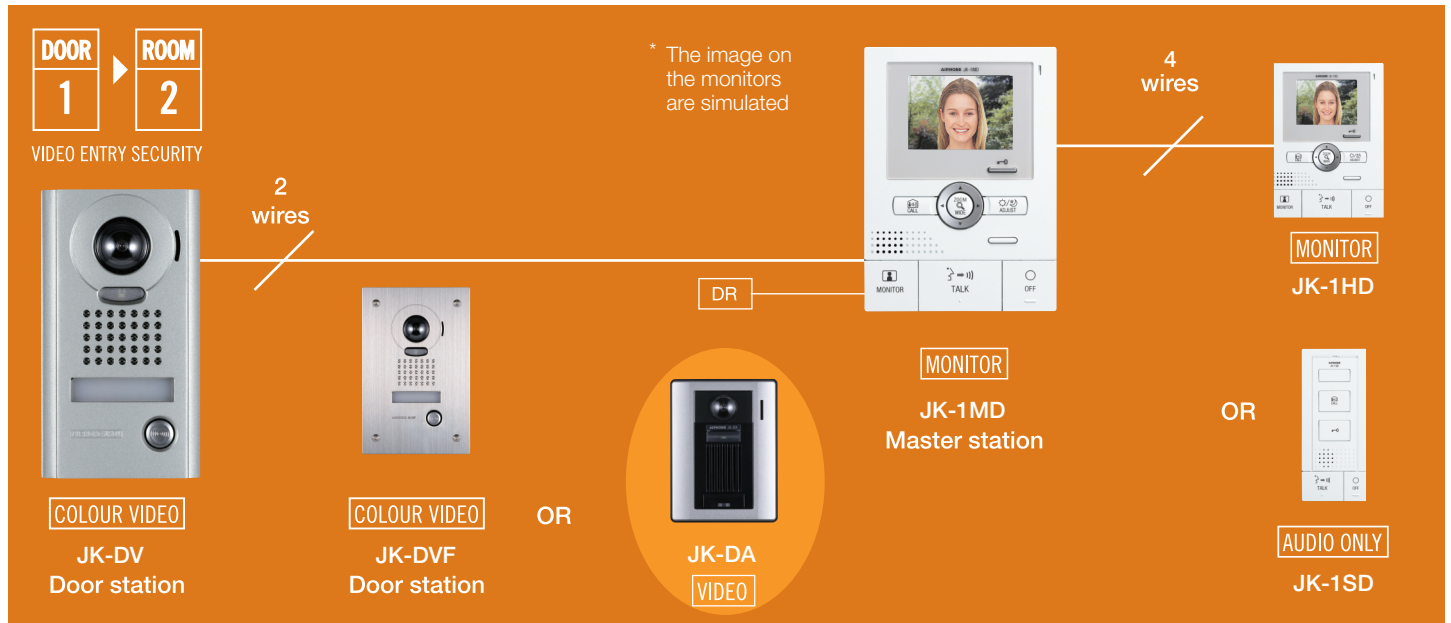

## JK Series

Video Sentry with Digital Pan/Tilt and Zoom  
1 entry and 2 stations

**Compact Handsfree Colour  
Audio Video Entry Security Intercom**

## Features

- 1 video door station and up to two internal stations
- 170° Wide Angle view
- Digital zoom with pan and tilt function
- Clear crisp colour image with 90mm TFT colour LCD
- Handsfree communications to door station
- All call internal communication
- Choice of 3 door stations including vandal resistant flush and surface mount models
- Day / Night adjust
- White LED illumination for low light viewing
- Entrance Monitoring
- External sensor input
- Optional switch (requires additional wiring)

## Cables

1.00mm poly jacketed PE (polyethylene) (KBWIRE) insulation cable should be used. If PVC cable is used, maximum distance from door to farthest monitor is 30m. PVC cable must not be used underground.

## Specification

<b>Power Source</b>	18 volts DC 18VDC1300 Two Monitors
<b>Video Monitor</b>	3 1/2" TFT Colour LCD
<b>Call-in</b>	Chime, image and Audio
<b>Night viewing</b>	White light projected up to 30cm, from camera. Background scene beyond 30cm, cannot be seen.
<b>Door Release</b>	24V AC/DC 500mA contact rating
<b>Wiring</b>	2 parallel wires to door 4 wires in loop between rooms
<b>Distance</b>	1.00mm dia PE
Door to master	100m
Master to farthest sub	100m
Master station to Power supply	10m