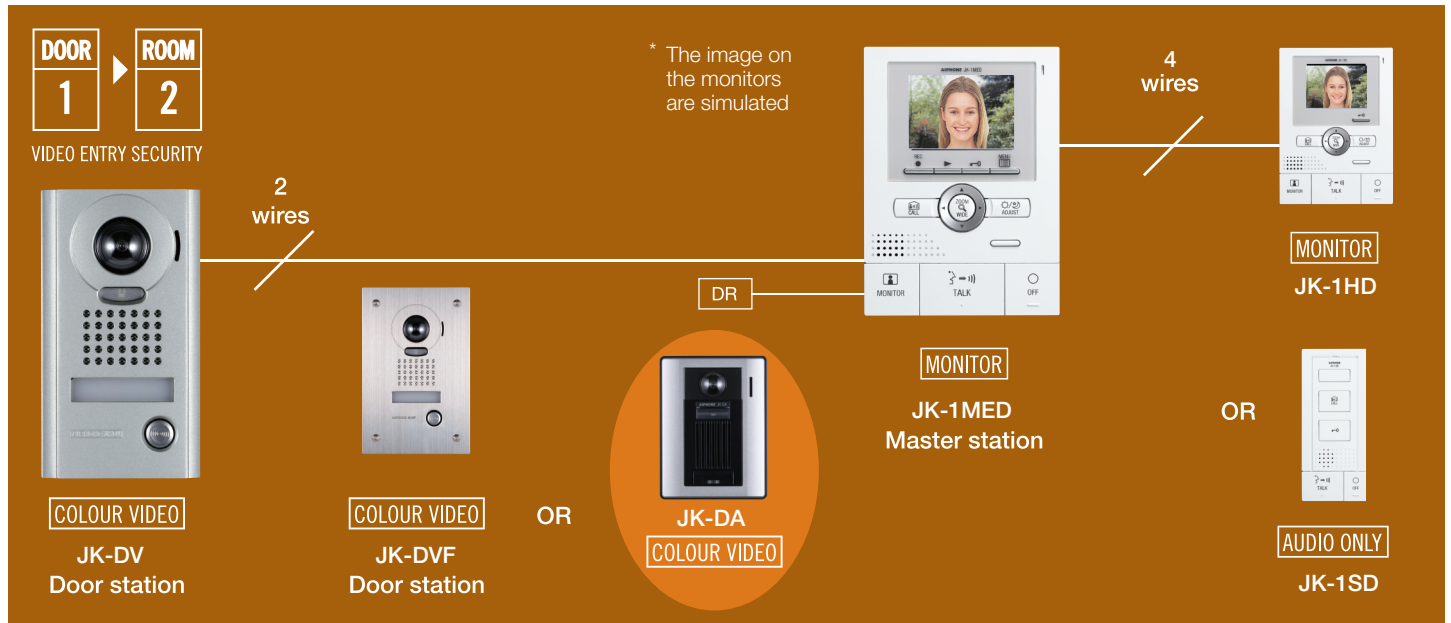

JK Series

Video Sentry with Digital Pan/Tilt and Zoom
1 entry and 2 stations with picture memory

**Compact Handsfree Colour
Audio Video Entry Security Intercom**

JK Series Video Intercom

Video Handsfree Colour

Features

- 1 video door station and up to two internal stations
- 170° Wide Angle view
- Digital zoom with pan and tilt function
- Clear crisp colour image with 90mm TFT colour LCD
- Handsfree communications to door station
- Picture memory
- Choice of 3 different door stations including vandal resistant flush and surface mount models
- All call internal communication
- Day / Night adjust
- White LED illumination for low light viewing
- Entrance Monitoring
- External sensor input
- Optional switch (requires additional wiring)

Cables

1.00mm poly jacketed PE (polyethylene) (KBWIRE) insulation cable should be used. If PVC cable is used, maximum distance from door to farthest monitor is 30m. PVC cable must not be used underground.

Approved wire production numbers: KB wire -100, 250

Wiring

Wiring must be daisy chained between stations not homerun.

Specification

Power Source	18 volts DC 18VDC1300 Two Monitors
Video Monitor	3 1/2" TFT Colour LCD
Call-in	Chime, image and Audio
Night viewing	White light projected up to 30cm, from camera. Background scene beyond 30cm, cannot be seen.
Door Release	24V AC/DC 500mA contact rating
Wiring	2 parallel wires to door 4 wires in loop between rooms
Distance	1.00mm dia PE
Door to master	100m
Master to farthest sub	100m
Master station to Power supply	10m