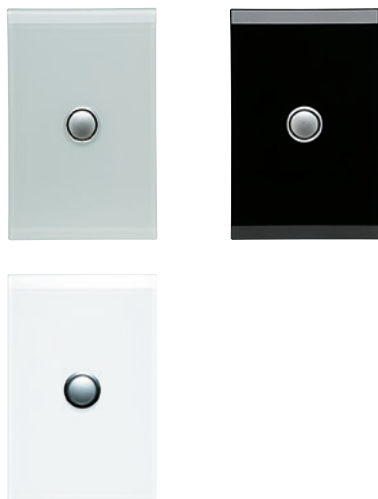

Clipsal Saturn™

Clipsal Saturn – stunning design

Sharing the original sleek design that inspired Saturn Horizon, Clipsal Saturn is a premium range of architecturally designed electrical accessories. Especially appealing to those who desire the latest styles and fashions.

The entire range has set new standards in home electrical accessories – offering switch and accessory design that is unlike any other 250V electrical accessory range on the market.

Clipsal Saturn is specifically designed to offer a seamless electrical solution for your home in Ocean Mist, Espresso Black and Pure White colour variants. Going beyond just wall switches and power outlets, the Clipsal Saturn range offers a complete electrical accessory solution that gives superior functionality while enhancing your décor.

Clipsal Saturn – pioneering push-button technology

Clipsal is proud to be the first company in Australia to introduce innovative round push-button design with the stunning range of Saturn wall switches.

Clipsal Saturn's revolutionary push-button technology gives you smooth reliable operation at the touch of a button, while incorporating inspirational architectural design.