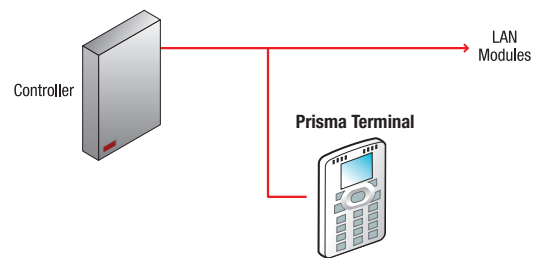

### User Interface

LCD Screen:	320 x 240 (QVGA) colour LCD
LCD Backlight:	White backlit, Auto-dimmable
Keypad Backlight:	Variable-colour RGB, Auto-dimmable

### System Outputs

LED Indicators:	8
Beeper/Speaker:	1

**Prisma is also available with a SIFER reader built in.**

## Connectivity