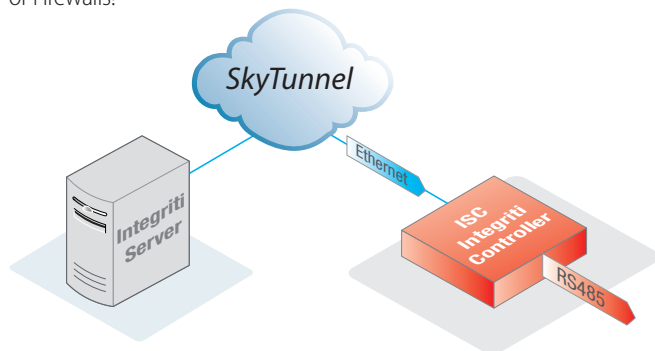

SkyTunnel

SkyTunnel is an industry first, cloud based service that provides hassle free connection of Integrati hardware and software over the internet.

Traditionally, the process of enabling connectivity between security devices located within a customer's Local Area Network (LAN) and remote installer software has been a major headache for system integrators. It has involved negotiating with IT departments to allow port and application access through firewalls and routers.

This can cause major delays and cost blowouts during system installations. With SkyTunnel, this process is Childsplay! If you have an Integrati controller on a customers LAN that allows internet access and you have your Integrati CS Installation software on a PC connected to the internet then connectivity between these two devices is achievable in two simple steps without touching Routers or Firewalls!

The two steps involve:

STEP 1:

Set the connection mode in the Integrati Controller to "SkyTunnel" and write down the 8 digit pin that the Controller displays

STEP 2:

Enter this 8 digit pin into the Integrati CS Software. With those two simple steps you are now connected!

How Does it work?

Most LANs allow computers or other IP enabled devices to make outgoing connections to the internet. LANs do however provide major obstacles to incoming connections from the internet. These obstacles involve firewalls and blocked ports on routers to stop unauthorised access to LANs from unknown computers on the internet. With SkyTunnel, both the Integrati controller and the Integrati software only make outgoing connections to the cloud based SkyTunnel service. The SkyTunnel service then securely and intelligently routes the data between these two connections.