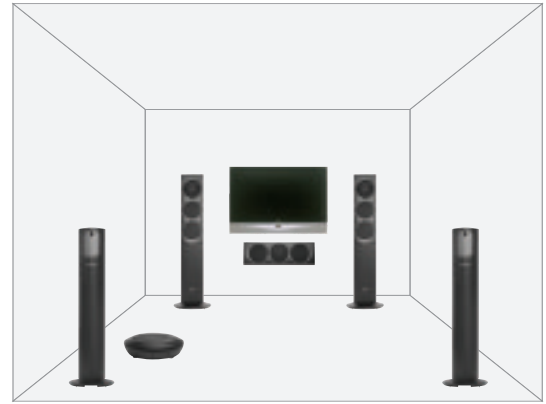

There are many configurations to choose from (some are shown opposite) and all are designed to fit seamlessly into your home.

SIMPLE STEREO.
2x KOMPONENT 104 Compact on brackets.

SIMPLE STEREO + SUB. 2x KOMPONENT 104 Compact with stands and 1x KOMPONENT 120 Bass Reinforcement.

PERFORMANCE STEREO.
2x KOMPONENT 110 Floorstander.

5.1 SURROUND SOUND. 2x KOMPONENT 110 Floorstander, 2x KOMPONENT 104 Compact, 1x KOMPONENT 106 Multi-purpose and 1x KOMPONENT 120 Bass Reinforcement.

ON-WALL 5.1 SURROUND SOUND. 5x KOMPONENT 106 Multi-purpose and 1x KOMPONENT 120 Bass Reinforcement.