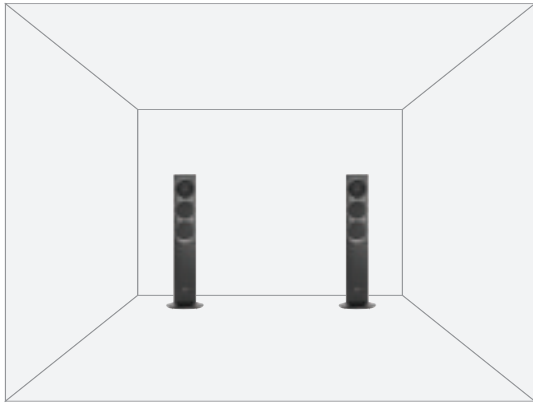

There are many configurations to choose from (some are shown opposite) and all are designed to fit seamlessly into your home.

SIMPLE STEREO.
2x KOMPONENT 104 Compact on brackets.

SIMPLE STEREO + SUB. 2x KOMPONENT 104 Compact with stands and 1x KOMPONENT 120 Bass Reinforcement.