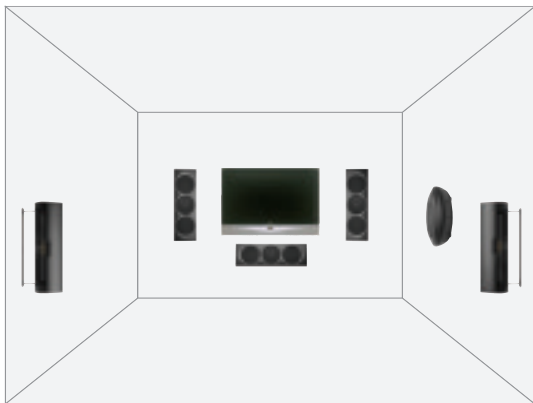

ON-WALL 5.1 SURROUND SOUND. 5x KOMPONENT 106 Multi-purpose and 1x KOMPONENT 120 Bass Reinforcement.