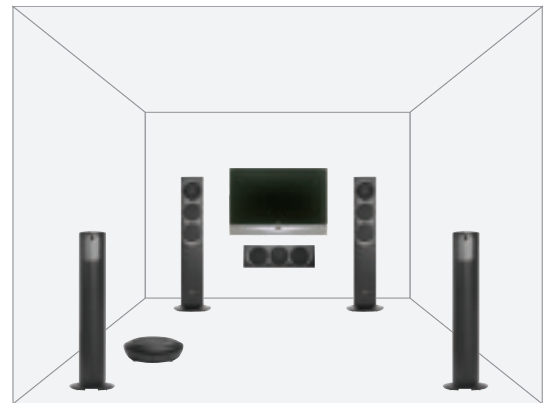

PERFORMANCE 5.1 SURROUND SOUND. 4x KOMPONENT 110 Floorstander, 1x KOMPONENT 106 Multi-purpose and 1x KOMPONENT 120 Bass Reinforcement.