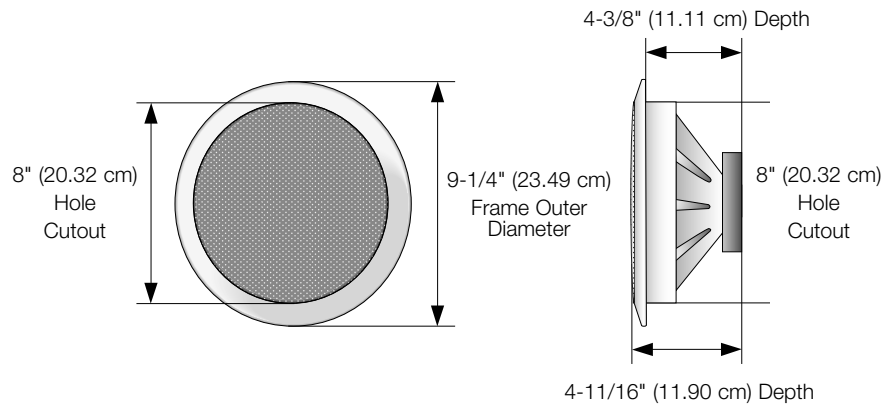

PRODUCT CONSTRUCTION AND ACCESSORIES

Loudspeaker Model		Works With			
Model	Stock Number	Previous Bracket	New Bracket	Metal Enclosure	Hole Cover
CM710FX	FG01306	 CM6 Series Bracket Kit FG00655	 CM700 BKT FG01308	 CE 6 FG00944	 CM700 Hole Cover FG01309