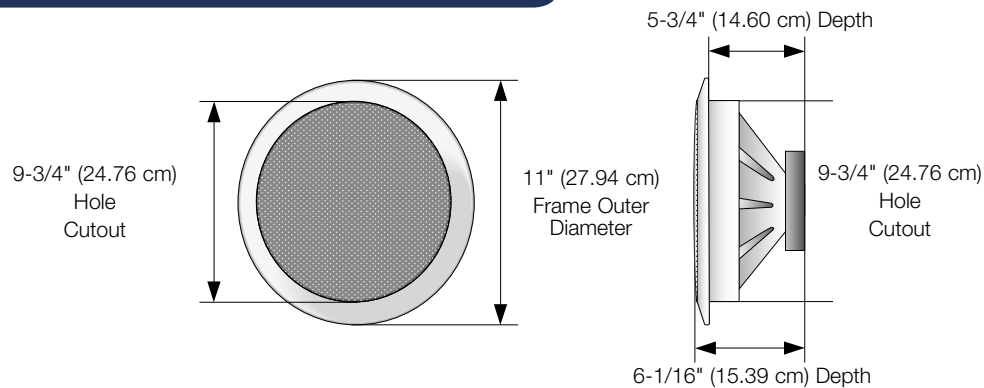

Specifications

- Frequency Response: 55Hz to 21kHz +/-3dB
- Impedance: 8 ohm nominal; 6 ohm minimum
- Recommended Amplifier Power: 10 to 125 Watts
- Frame Dimensions: 11 inches (27.94 cm)
- Hole cutout dimensions: 9 3/4 inches (24.76 cm)
- Depth behind ceiling: 5 3/4 inches (14.60 cm)

Warranty: Lifetime limited

US Patent: 6,683,963

Pivoting Woofer and Tweeter Technology

CES Innovations Design & Engineering Award

PRODUCT CONSTRUCTION AND ACCESSORIES

Loudspeaker Model		Works With			
Model	Stock Number	Previous Bracket	New Bracket	Metal Enclosure	Hole Cover
CM730DS	FG01313	 DS8 Series Bracket Kit FG01053	 CM700DS BKT FG01357	 CE DS8 FG01054	 CM700DS Hole Cover FG01318