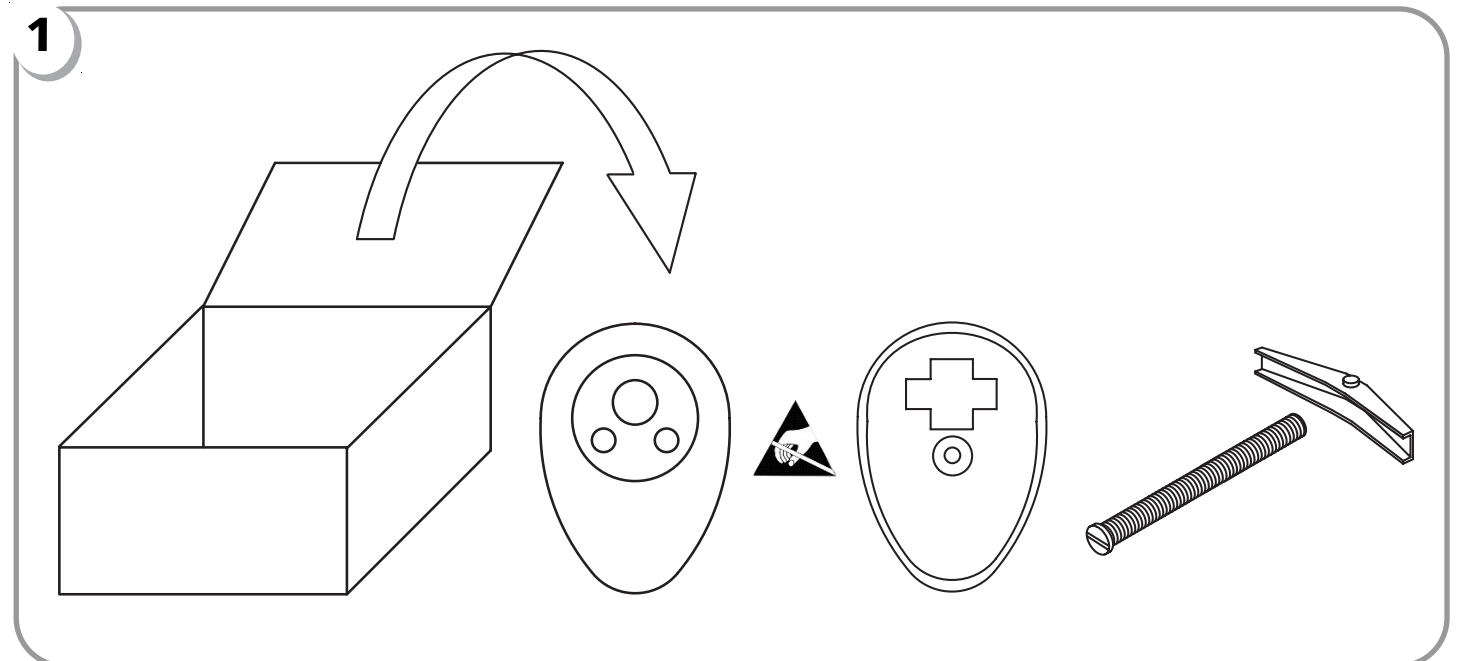

BASIK 3 IR RCU

Contact details

LINN PRODUCTS LTD
Floors Road
Waterfoot
Glasgow G76 0EP, Scotland, UK.
Tel: +44 (0) 141 307 7777
Fax: +44 (0) 141 644 4262
Helpline: 0500 888909
E-mail: helpline@linn.co.uk
Website: www.linn.co.uk

LINN DEUTSCHLAND GMBH
Albert-Einstein-Ring 19
22761 Hamburg, Deutschland.
Tel: +49-40-890 660-0
Fax: +49-40-890 660-29
E-mail: info@linngmbh.de
Website: www.linn.co.uk

LINN INC
8787 Perimeter Park Blvd
Jacksonville
FL 32216, USA.
Tel: +1 (904) 645 5242
Fax: +1 (904) 645 7275
Helpline: 888-671-LINN
E-mail: helpline@linninc.com
Website: www.linninc.com